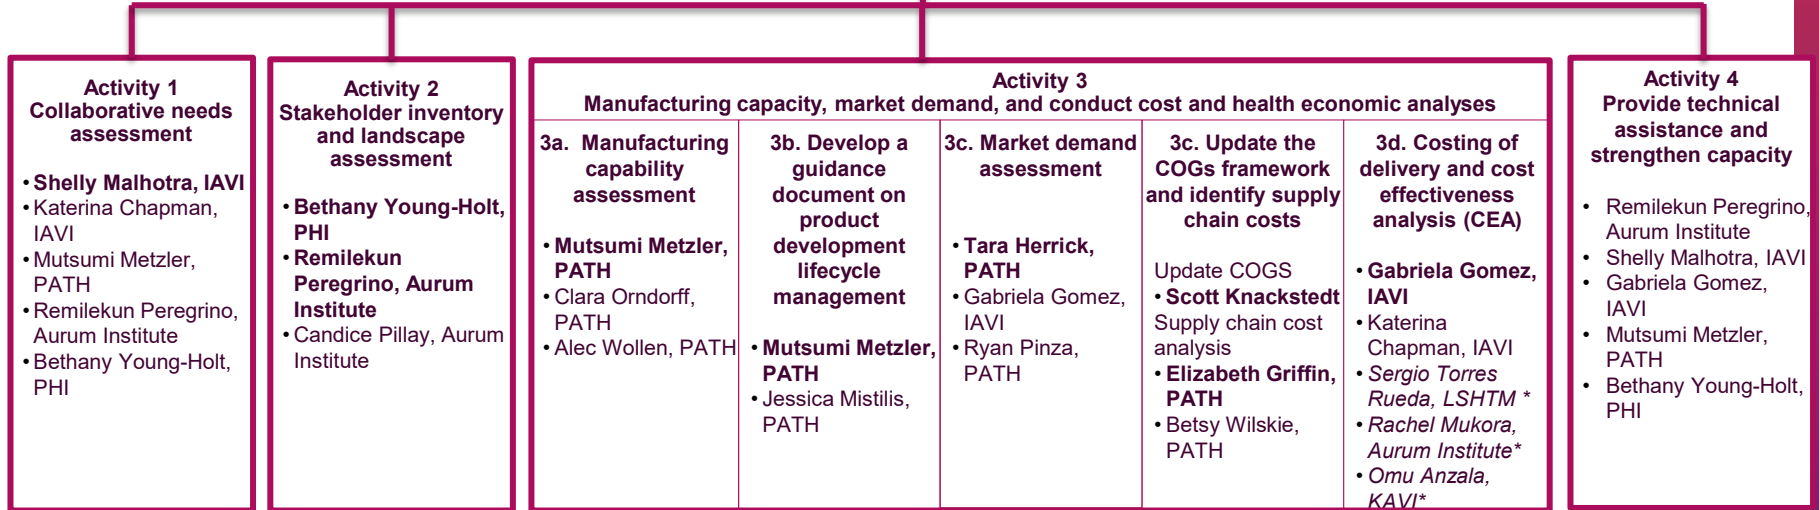

BACH organization chart

- Activity leads are in bold.
- Names of other personnel involved in each activity are in alphabetical order.

Business, Market Dynamics and Commercialization Hub (BACH)

Co-leads: Shelly Malhotra, IAVI; Mutsumi Metzler, PATH; Remilekun Roland Peregrino, Aurum Institute; Bethany Young Holt, PHI

BACH Project Management

Mutsumi Metzler, PATH
Trish Coffey, PATH
Melissa Atalig, PATH

* Collaborators for CEA

MATRIX